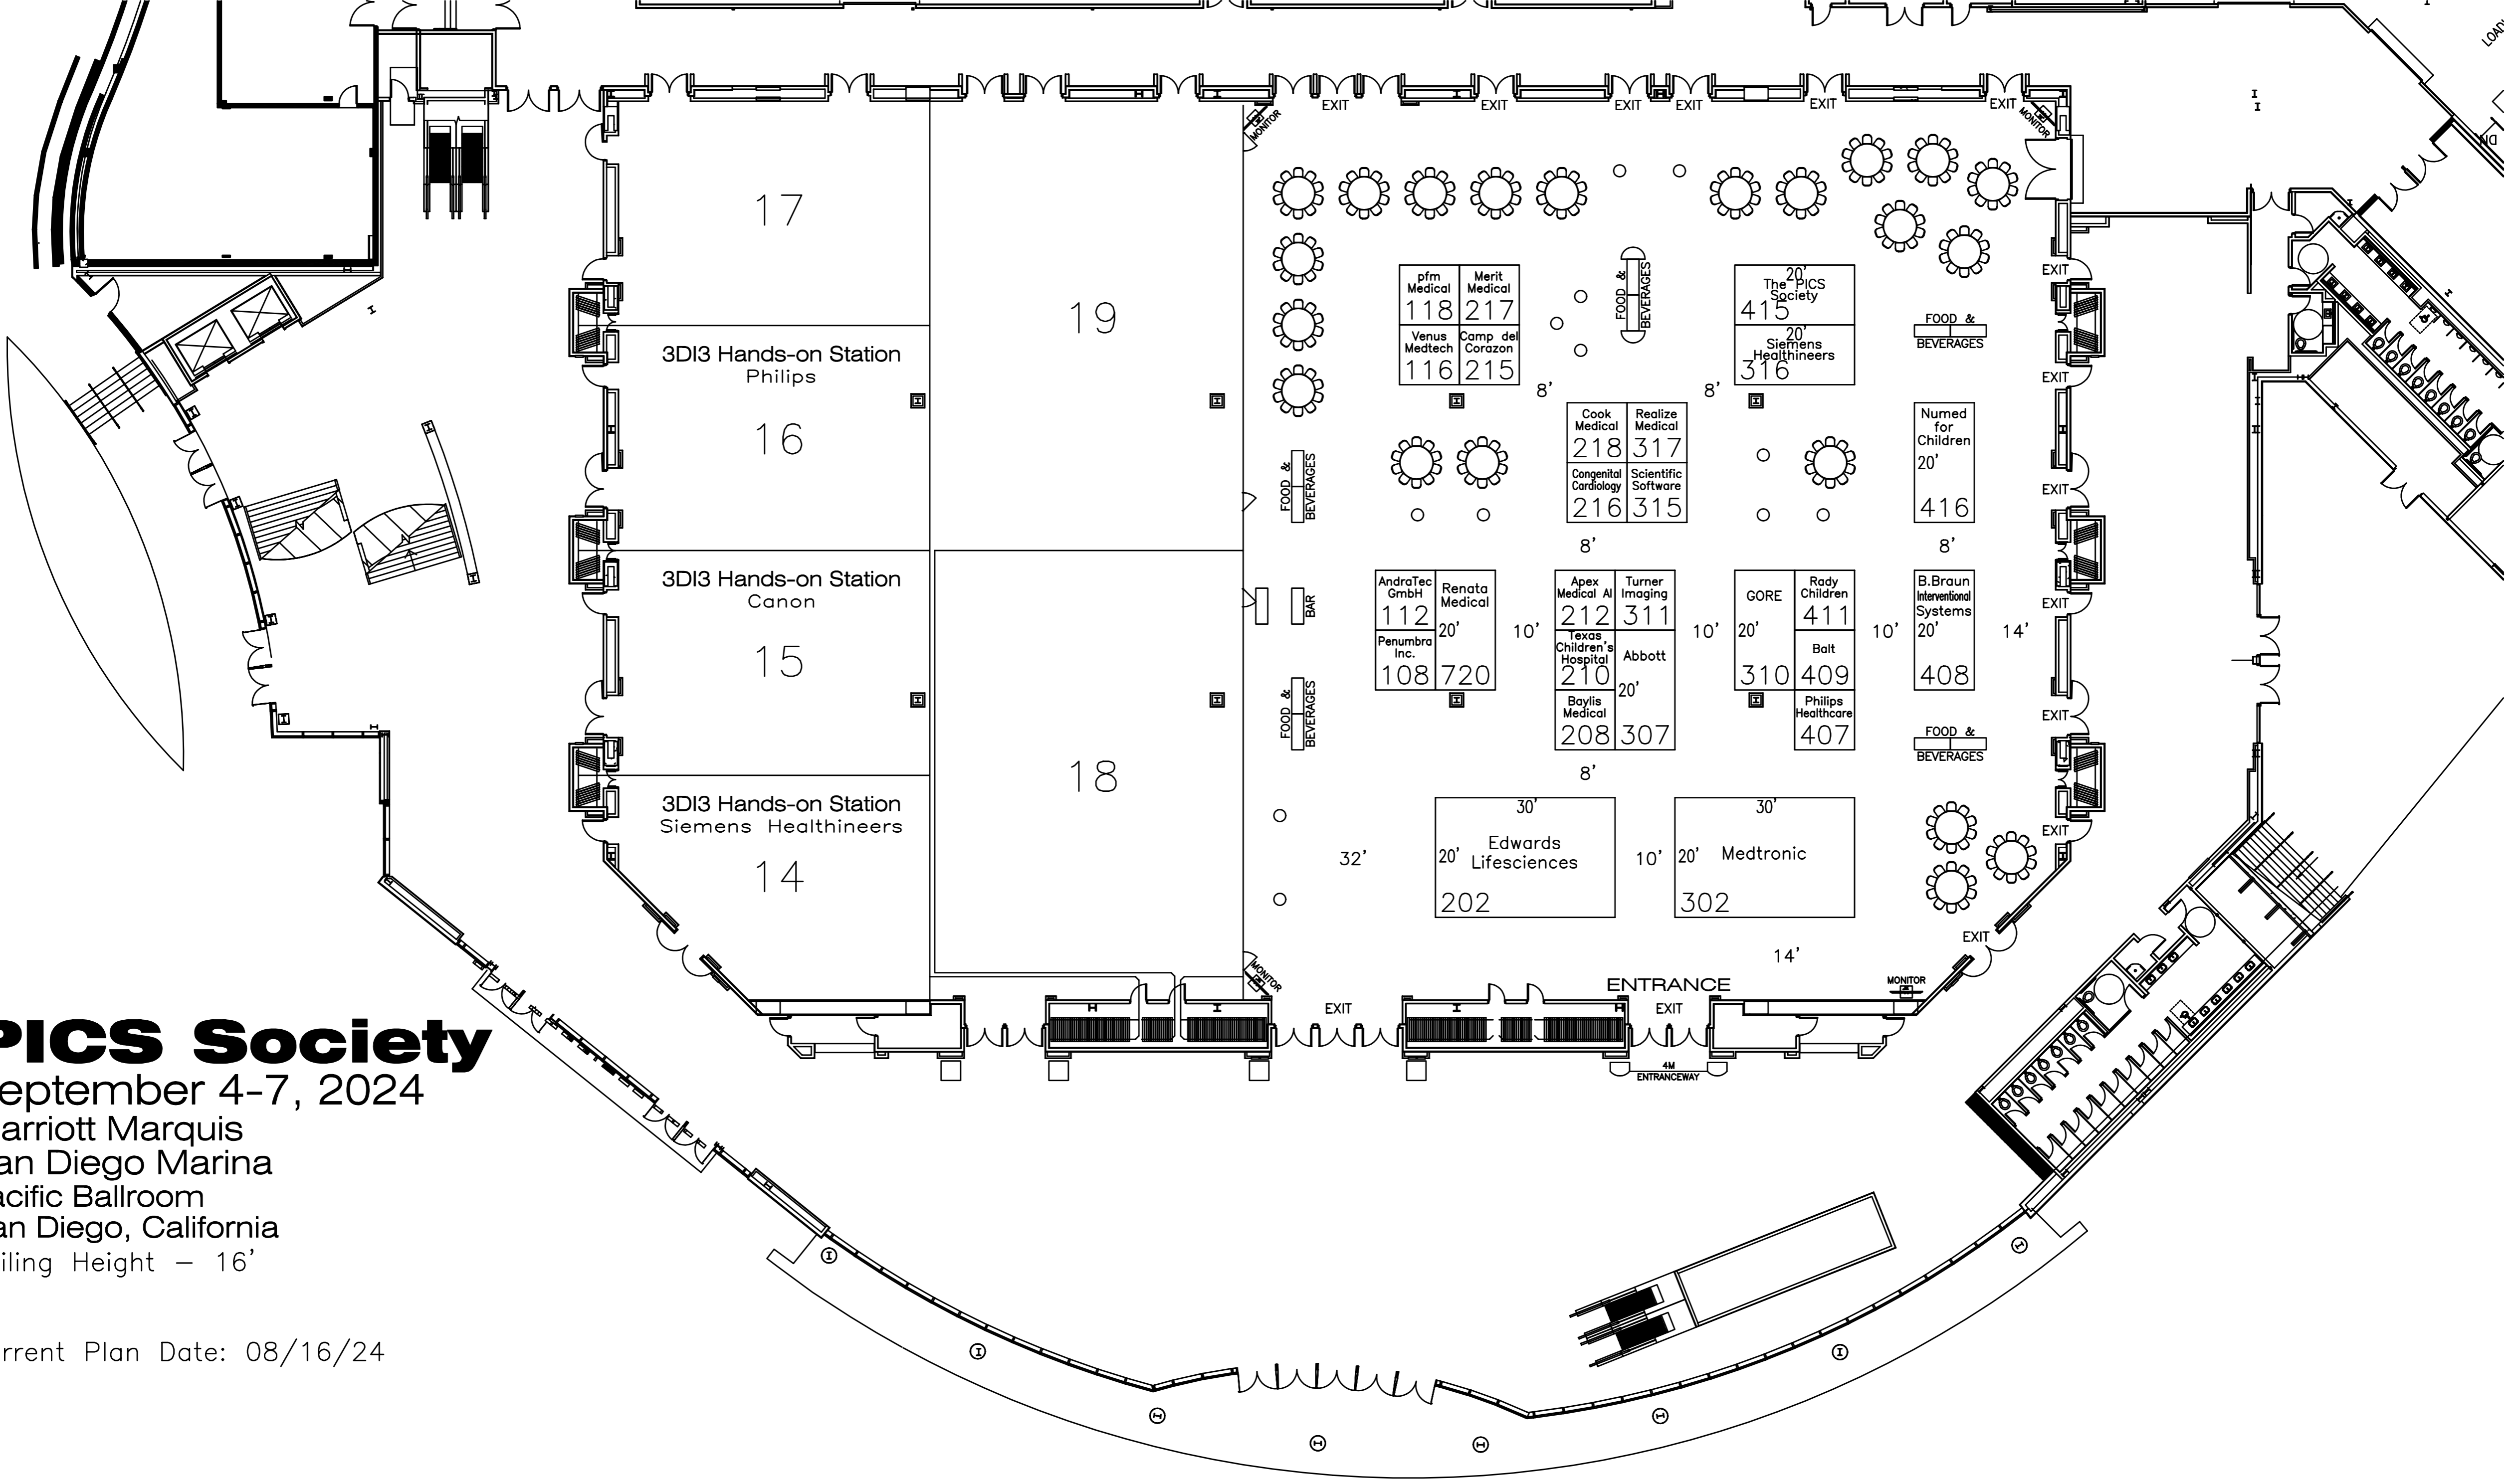

# PICS Society

September 4-7, 2024  
 Marriott Marquis  
 San Diego Marina  
 Pacific Ballroom  
 San Diego, California  
 Ceiling Height - 16'

Current Plan Date: 08/16/24

17  
 3DI3 Hands-on Station  
 Philips